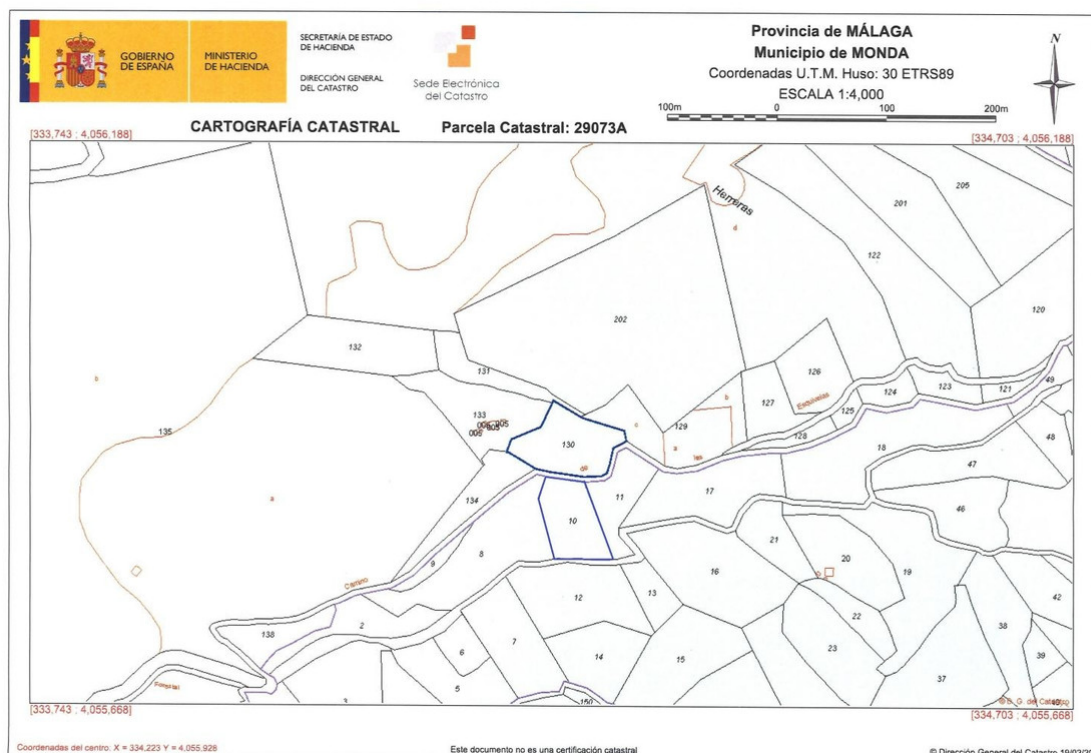

Land

Monda

Rooms: 0
Status: Sale

Bathrooms: 0
Property Type: Land

M²: 0
Reference: R3616397

Price: 60,000 €
Publish date: 12.05.23

Overview: 2942-V For sale rustic plot of 6.000m² with fruit trees (almond trees, olive trees and fig tree), with a project to build a warehouse of 50m², water and electricity can be connected near the plot and it's located in the Esquívelas area and also near the village. Properties and services of our agency: At our agency we have many properties like this plot, adapting our researches to the needs of each of our clients. A wide catalog of properties for sale, for rent, with different capacity and located in exclusive surroundings. We also offer legal advice services, exclusive real estate offers and procedures for all types of documents, search for bespoke properties in the Costa del Sol, throughout our purchase-sale process of our properties.