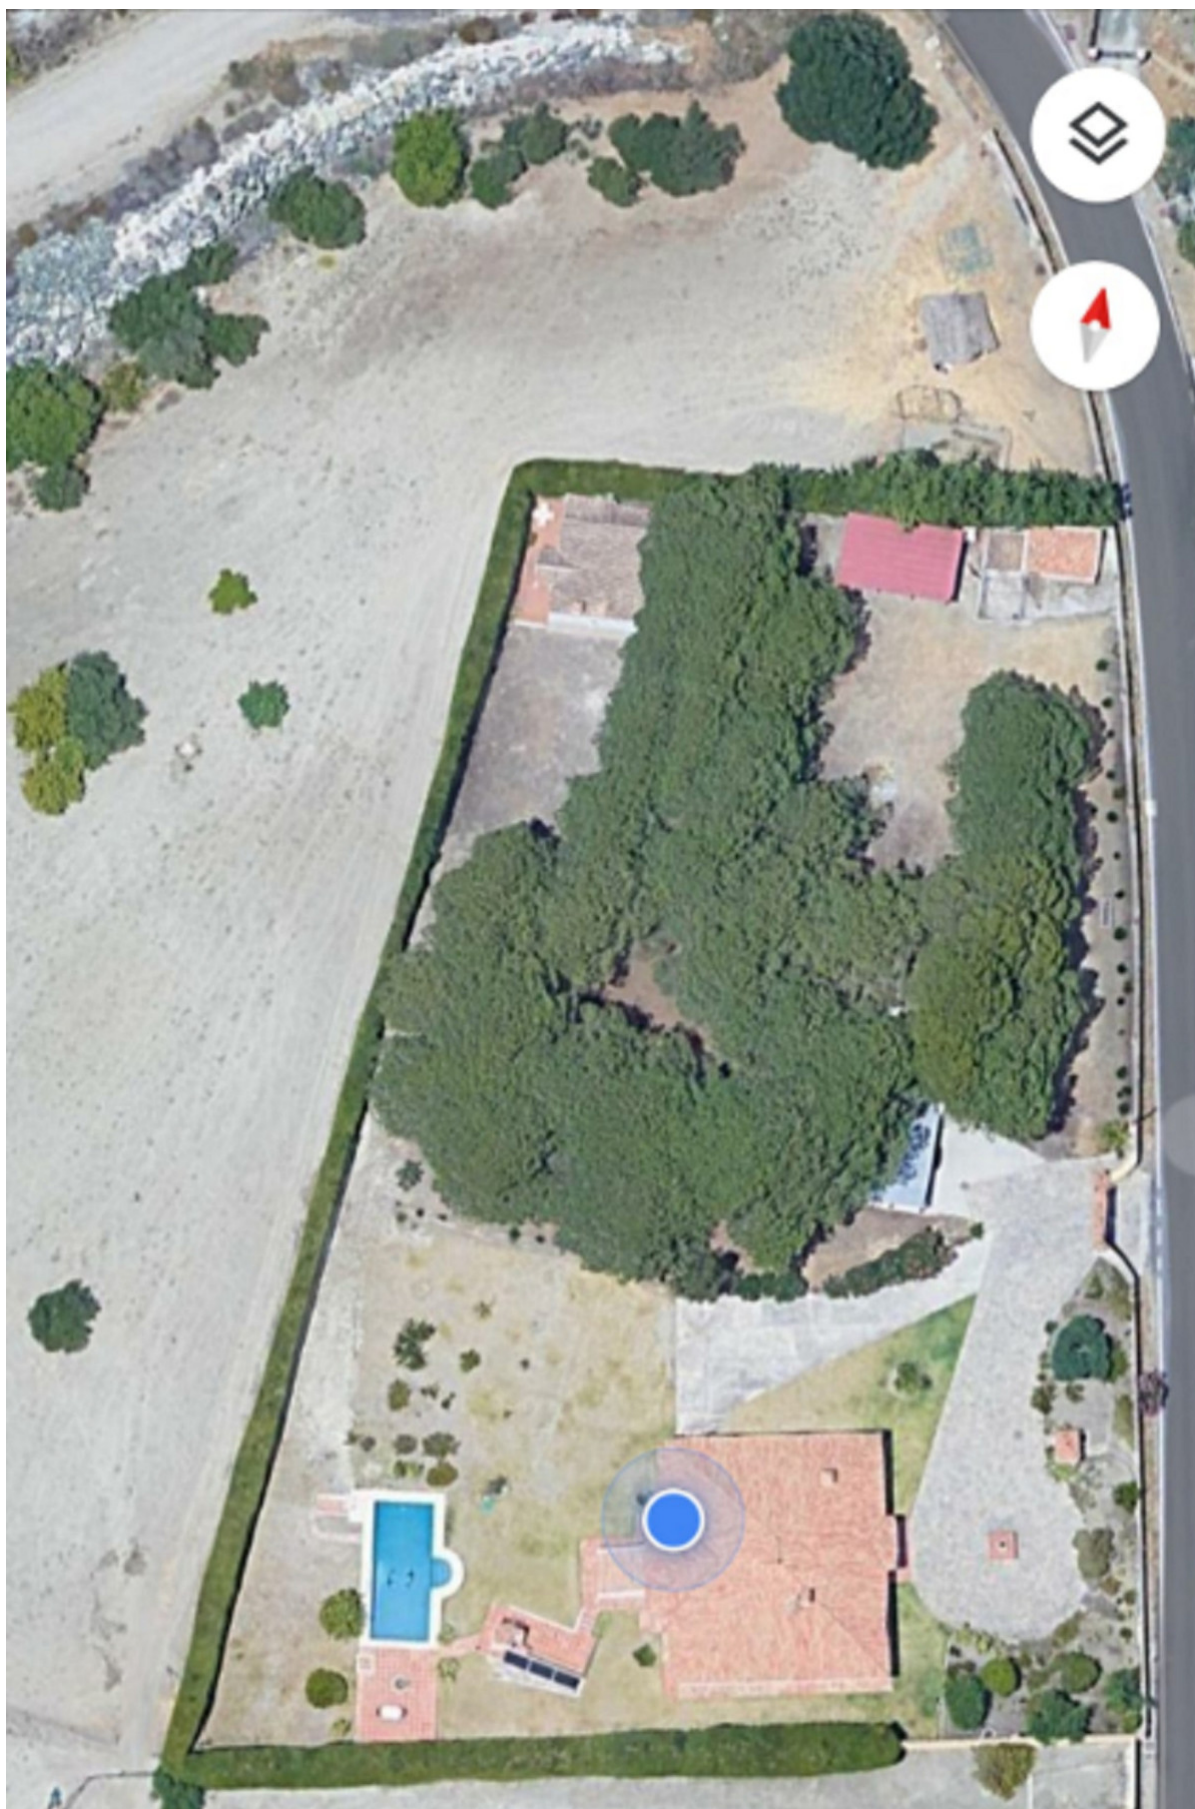

Rooms: 6
Status: Sale

Bathrooms: 5
Property Type: Rustic house Reference: R3642374

M²: 435

Price: 6,000,000 €
Publish date: 12.05.23